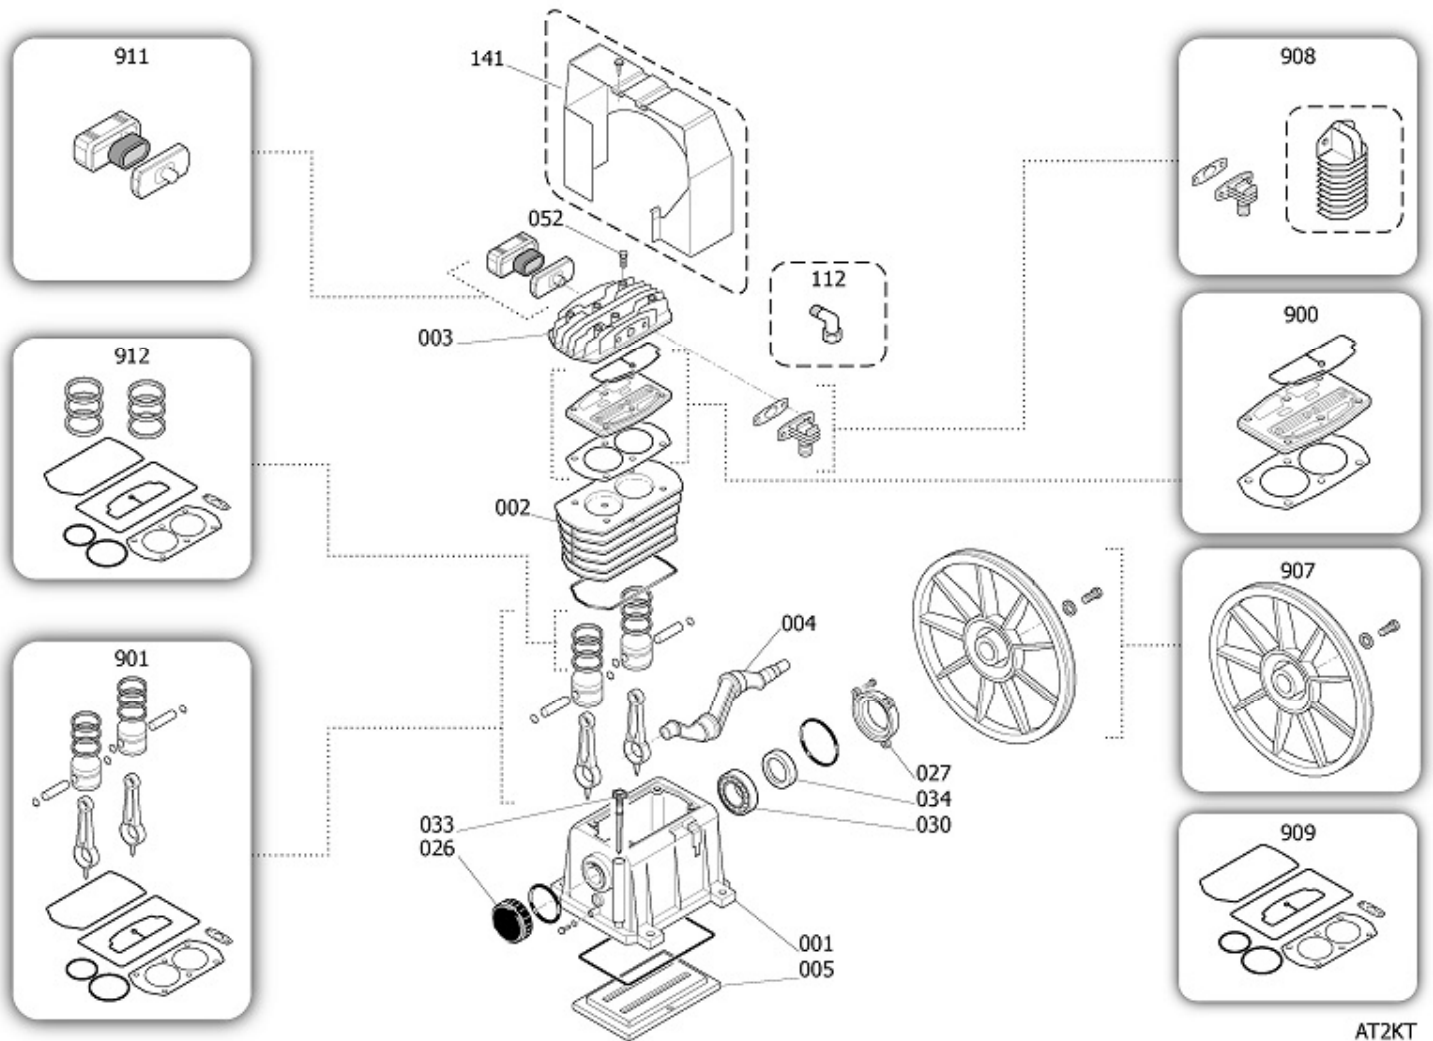

**Pos Component**

**MU Multiplier**

Pos	Component	MU	Multiplier
36	4105234	PZ	1,0
104	9421311	PZ	1,0
105	9048007	PZ	1,0
107	9047079	PZ	1,0
108	9051305	PZ	1,0
109	9052805	PZ	1,0
110	9049315	PZ	1,0
125	9076034	PZ	1,0
126	9075032	PZ	1,0
127	9270046	MT	0,5
131	4100688	PZ	1,0
132	9065847	PZ	1,0
135	84405CA	PZ	1,0
142	4101125	PZ	1,0
145	9043562	PZ	1,0
200	41P0017SGL	PZ	1,0
300	9420487	PZ	1,0
	ARANDELA VOLANTE		
	PUÑO		
	VALVULA DE AJUSTE		
	GRIFO DESCARGA CONDENSACION		
	REDUCTOR PRESION		
	MANOMETRO		
	VALVULA DE SEGURIDAD		
	POLEA		
	CORREA POLY V		
	RILSAN 4X6 NEGRO		
	PRESOSTATO COMPLETO		
	CABLE DE ALIMENTACION		
	MOTOR		
	PROTECCION PARA CORREA		
	TUBO IMPULSION		
	GRUPO CABEZAL		
	KIT RUEDAS/PIES		

AT2KT

**Pos Component MU Multiplier**

Pos	Component	MU	Multiplier
1	4105267	PZ	1,0
2	4105275SGL	PZ	1,0
3	4105259	PZ	1,0
4	4105269	PZ	1,0
5	4105257	PZ	1,0
26	4105254	PZ	1,0
27	4105253	PZ	1,0
30	9170116	PZ	1,0
33	4105289	PZ	1,0
34	9163010	PZ	1,0
52	4101047	PZ	1,0
141	4105261	PZ	1,0
900	9434A00	PZ	1,0
901	9434B01	PZ	1,0
907	9434Y13	PZ	1,0
908	9434E01	PZ	1,0
909	9434F00	PZ	1,0
911	4105291	PZ	1,0
912	9434C01	PZ	1,0